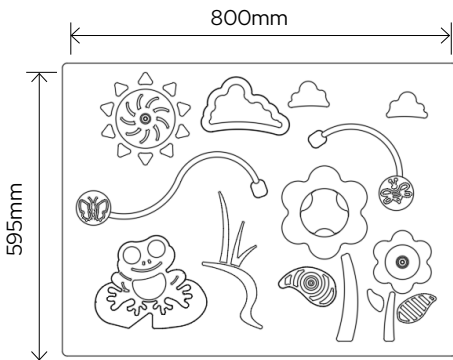

# MINIBEAST PLAY PANEL

TOP VIEW

FRONT VIEW

SIDE VIEW

VIEW PRODUCT  
WEBPAGE

TECHNICAL  
DATA