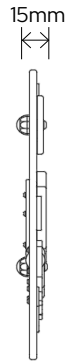

# MINIBEAST PLAY PANEL

TOP VIEW

FRONT VIEW

SIDE VIEW

VIEW PRODUCT  
WEBPAGE

TECHNICAL  
DATA