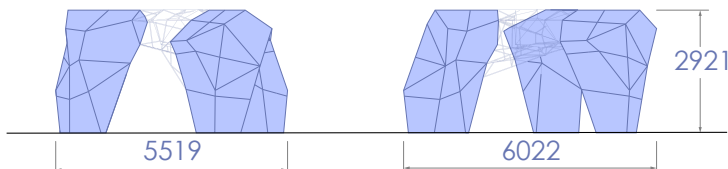

# NEXUS COLOSSUS

👤 =23
📍 =18
📏 =64m<sup>2</sup>
📏 =34m
📏 =84m<sup>2</sup>

Contact your local distributor for installation instructions or detailed specifications.

\*Fallzone in shaded region  
Softfall to AS 4685:1