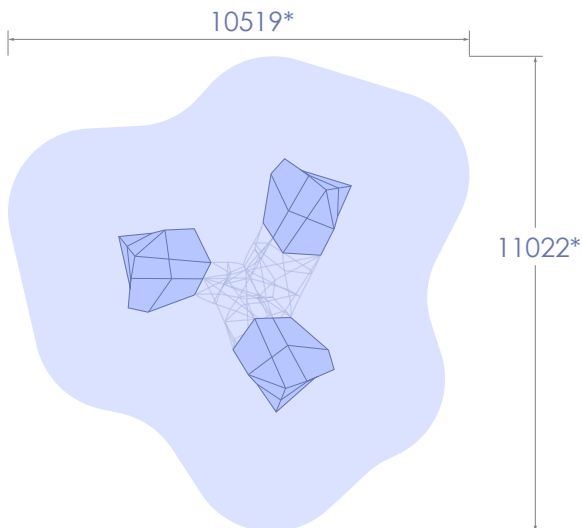

# NEXUS COLOSSUS

👤 =23
📍 =18
📏 =64m<sup>2</sup>
📏 =34m
📏 =84m<sup>2</sup>

Contact your local distributor for installation instructions or detailed specifications.

\*Fallzone in shaded region  
Softfall to AS 4685:1

NE-C-01

NE-C-02

NE-C-03