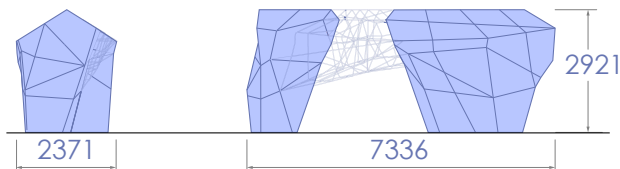

NEXUS GOLIATH

=17
 =13
 =40m²
 =33m
 =78m²

Contact your local distributor for installation instructions or detailed specifications.

*Fallzone in shaded region
Softfall to AS 4685:1

NE-G-01

NE-G-02

NE-G-03