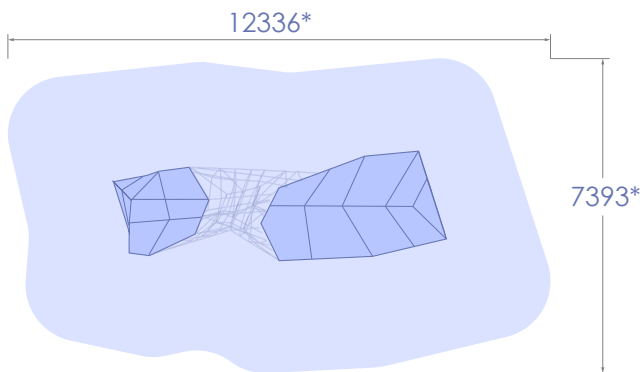

NEXUS GOLIATH

=17
 =13
 =40m²
 =33m
 =78m²

Contact your local distributor for installation instructions or detailed specifications.

*Fallzone in shaded region
Softfall to AS 4685:1

NE-G-01

NE-G-02

NE-G-03