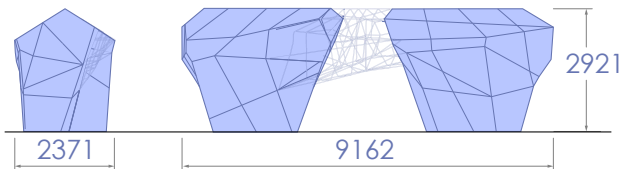

# NEXUS LEGEND

👤 =23
📍 =18
📏 =58m<sup>2</sup>
📏 =37m
📏 =91m<sup>2</sup>

Contact your local distributor for installation instructions or detailed specifications.

\*Fallzone in shaded region  
Softfall to AS 4685:1