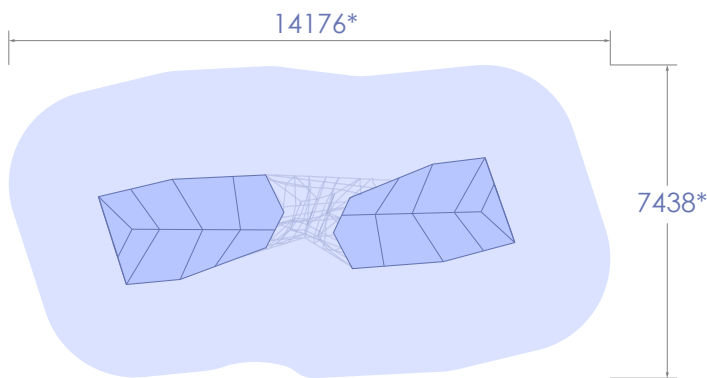

# NEXUS LEGEND

👤 =23
📍 =18
📏 =58m<sup>2</sup>
📏 =37m
📏 =91m<sup>2</sup>

Contact your local distributor for installation instructions or detailed specifications.

\*Fallzone in shaded region  
Softfall to AS 4685:1

NE-L-01

NE-L-02

NE-L-03