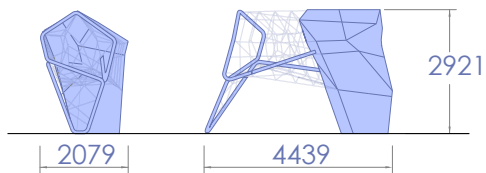

# NEXUS PILLAR

👤 =9
📍 =4
📏 =17m<sup>2</sup>
📏 =27m
📏 =55m<sup>2</sup>

Contact your local distributor for installation instructions or detailed specifications.

\*Fallzone in shaded region  
Softfall to AS 4685:1