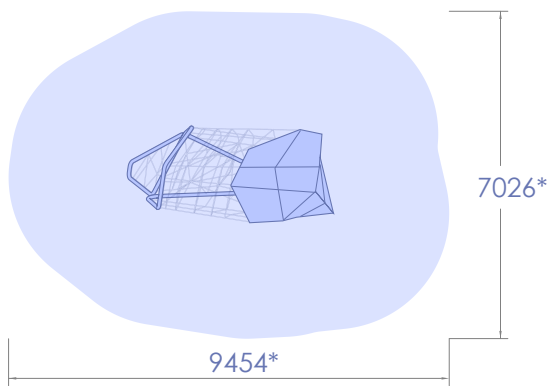

# NEXUS PILLAR

👤 =9
📍 =4
📏 =17m<sup>2</sup>
📏 =27m
📏 =55m<sup>2</sup>

Contact your local distributor for installation instructions or detailed specifications.

\*Fallzone in shaded region  
Softfall to AS 4685:1