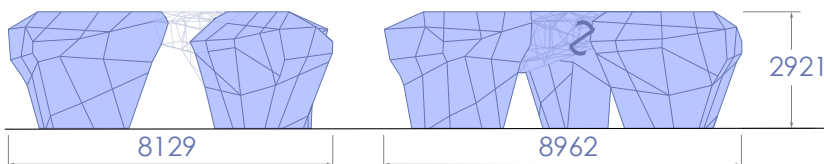

NEXUS SUPER COLOSSUS

👤 =33
📍 =27
📏 =90m²
📏 =46m
📏 =124m²

Contact your local distributor for installation instructions or detailed specifications.

*Fallzone in shaded region
Softfall to AS 4685:1

NE-SC-01

NE-SC-02