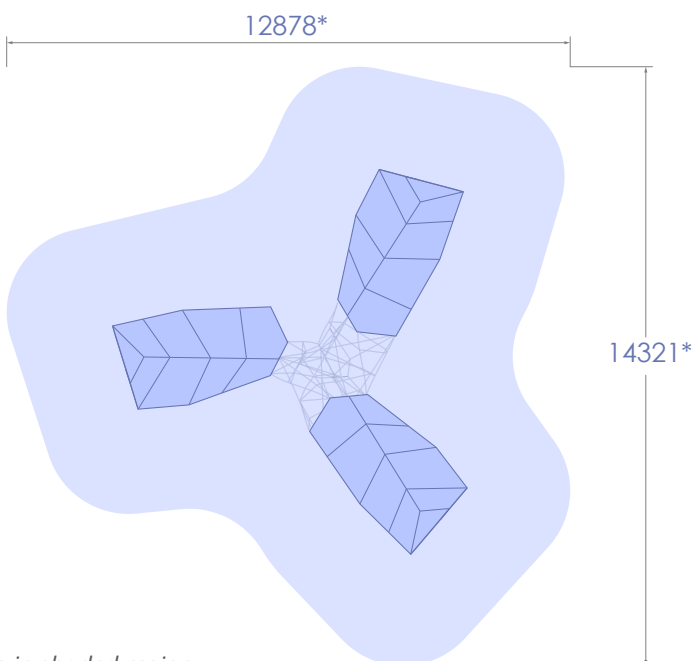

NEXUS SUPER COLOSSUS

👤 =33
📍 =27
📏 =90m²
📏 =46m
📏 =124m²

Contact your local distributor for installation instructions or detailed specifications.

*Fallzone in shaded region
Softfall to AS 4685:1

NE-SC-01

NE-SC-02

NE-SC-03