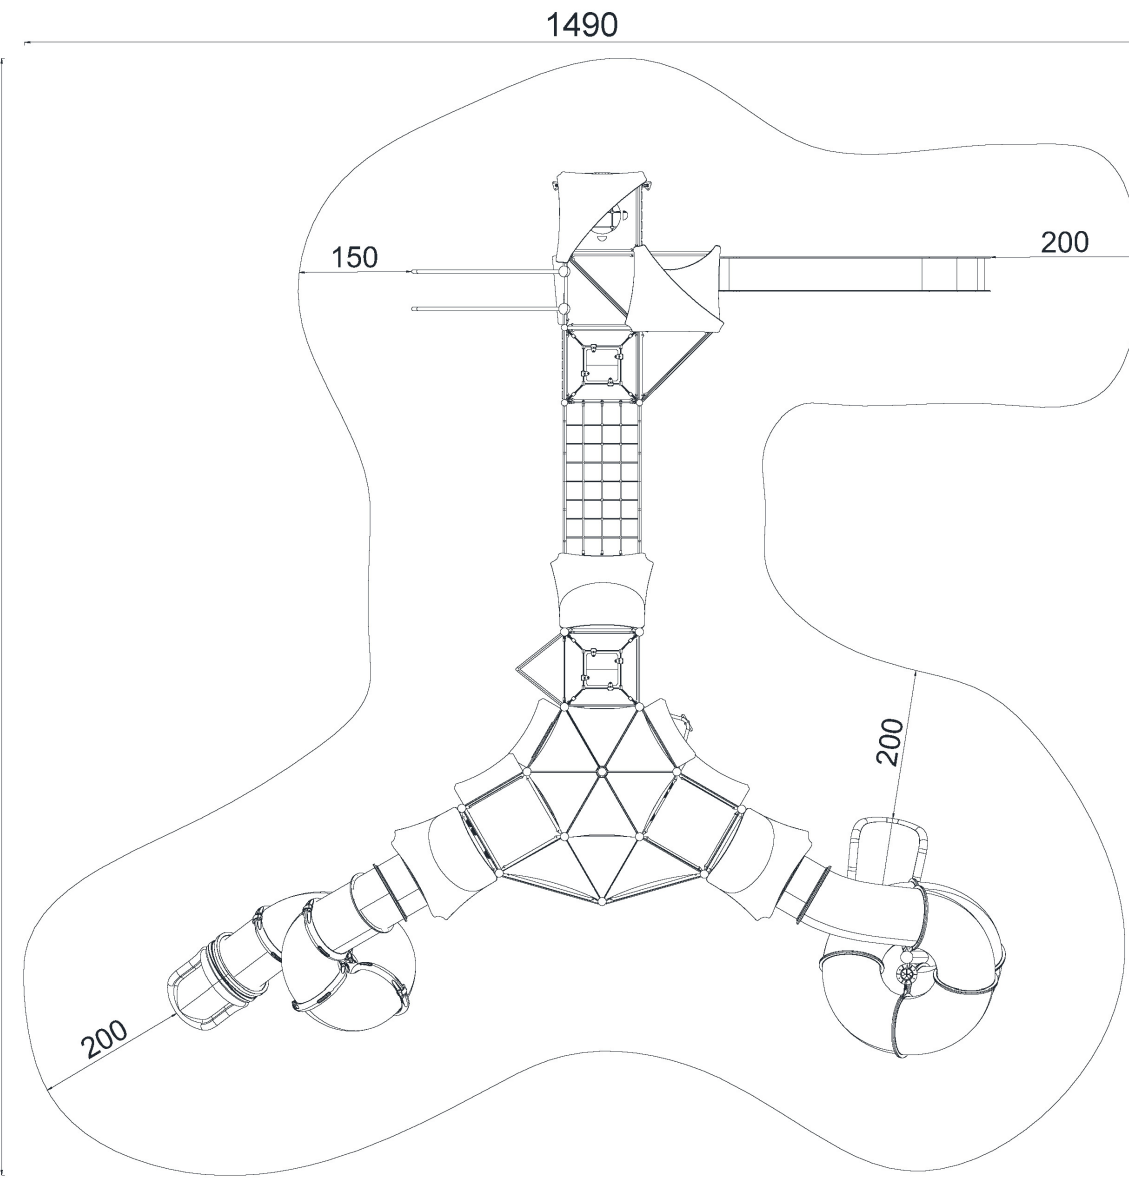

MULTIPLAY GROUP / BIGGIES SERIES

MGBS 104-P

TOP VIEW

FRONT VIEW

Maximum Fall Height / Dimensions shown are in cm

SIDE VIEW