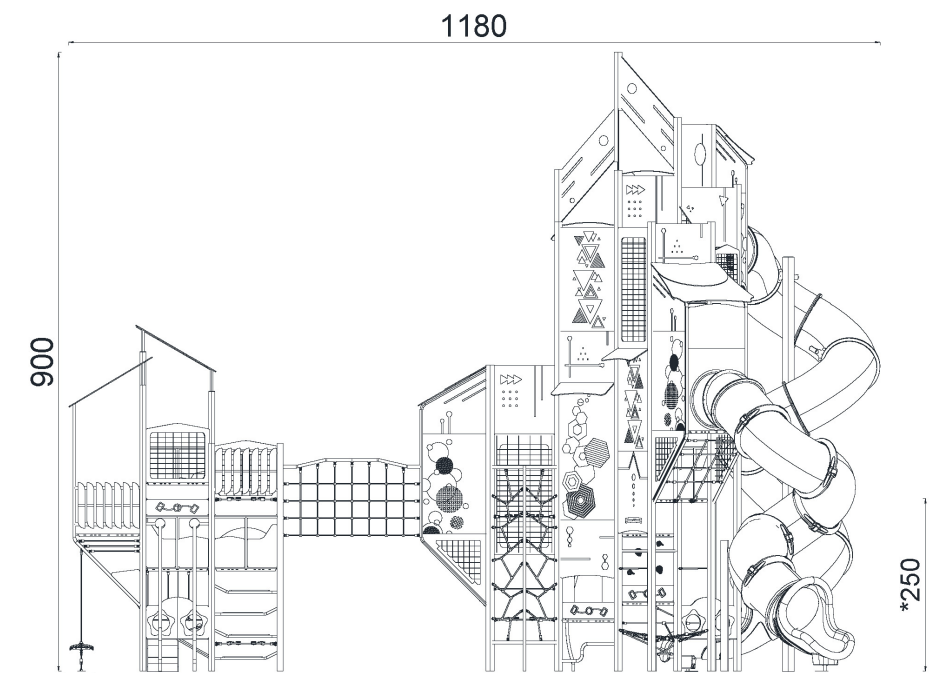

MULTIPLAY GROUP / BIGGIES SERIES

MGBS 104-P

TOP VIEW

FRONT VIEW

Maximum Fall Height / Dimensions shown are in cm

SIDE VIEW