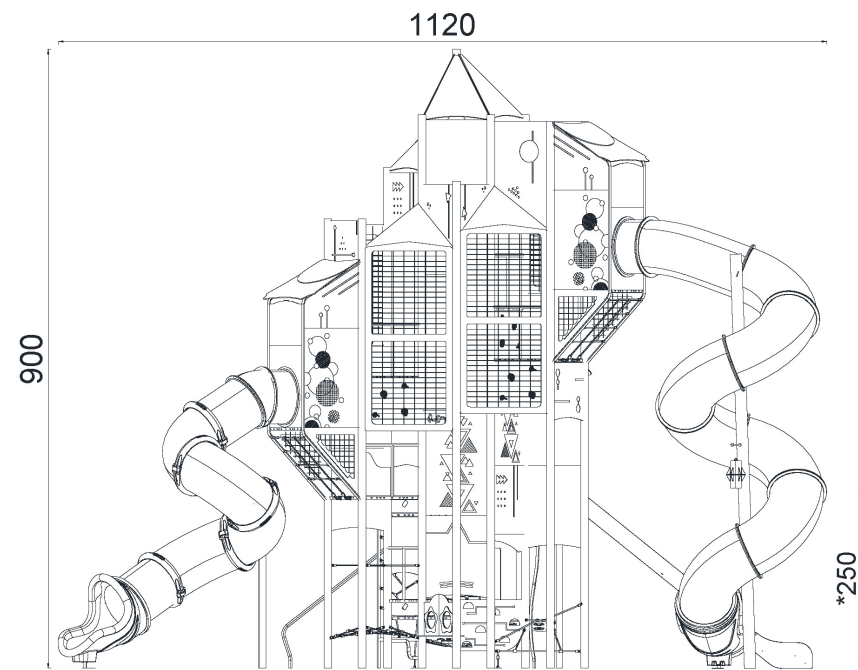

MULTIPLAY GROUP / BIGGIES SERIES

MGBS 104-P

TOP VIEW

FRONT VIEW

Maximum Fall Height / Dimensions shown are in cm

SIDE VIEW