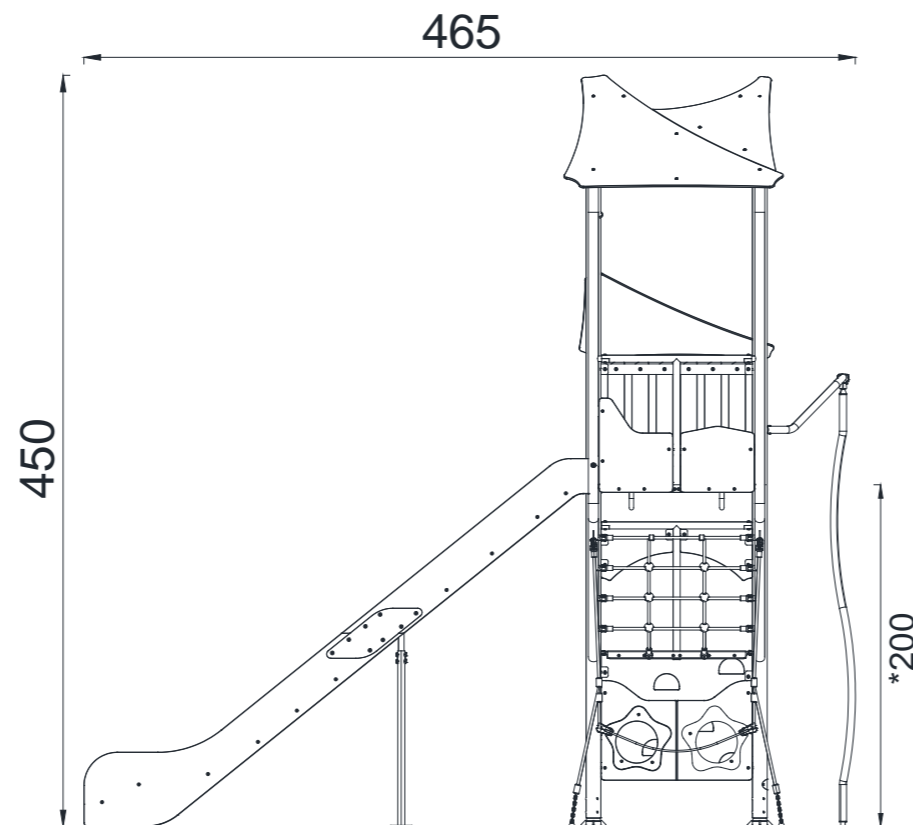

MULTIPLAY GROUP / MOTION SERIES

MGMS 102

TOP VIEW

FRONT VIEW

Maximum Fall Height / Dimensions shown are in cm

SIDE VIEW