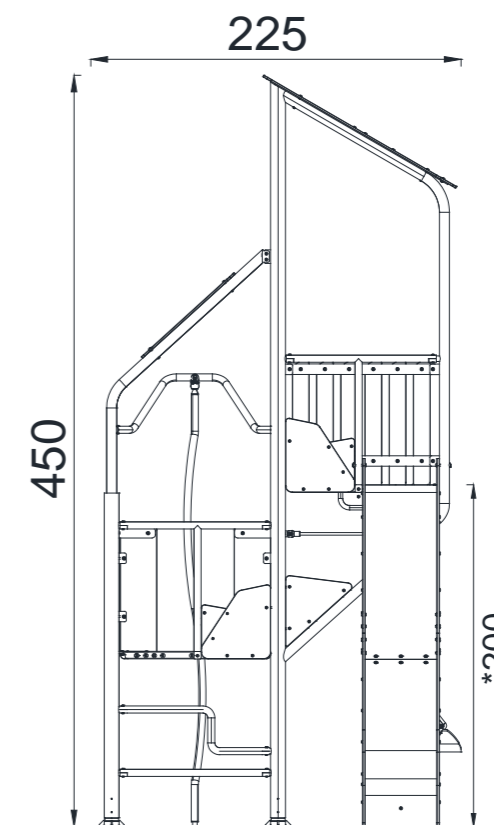

MULTIPLAY GROUP / MOTION SERIES

MGMS 102

TOP VIEW

FRONT VIEW

Maximum Fall Height / Dimensions shown are in cm

SIDE VIEW