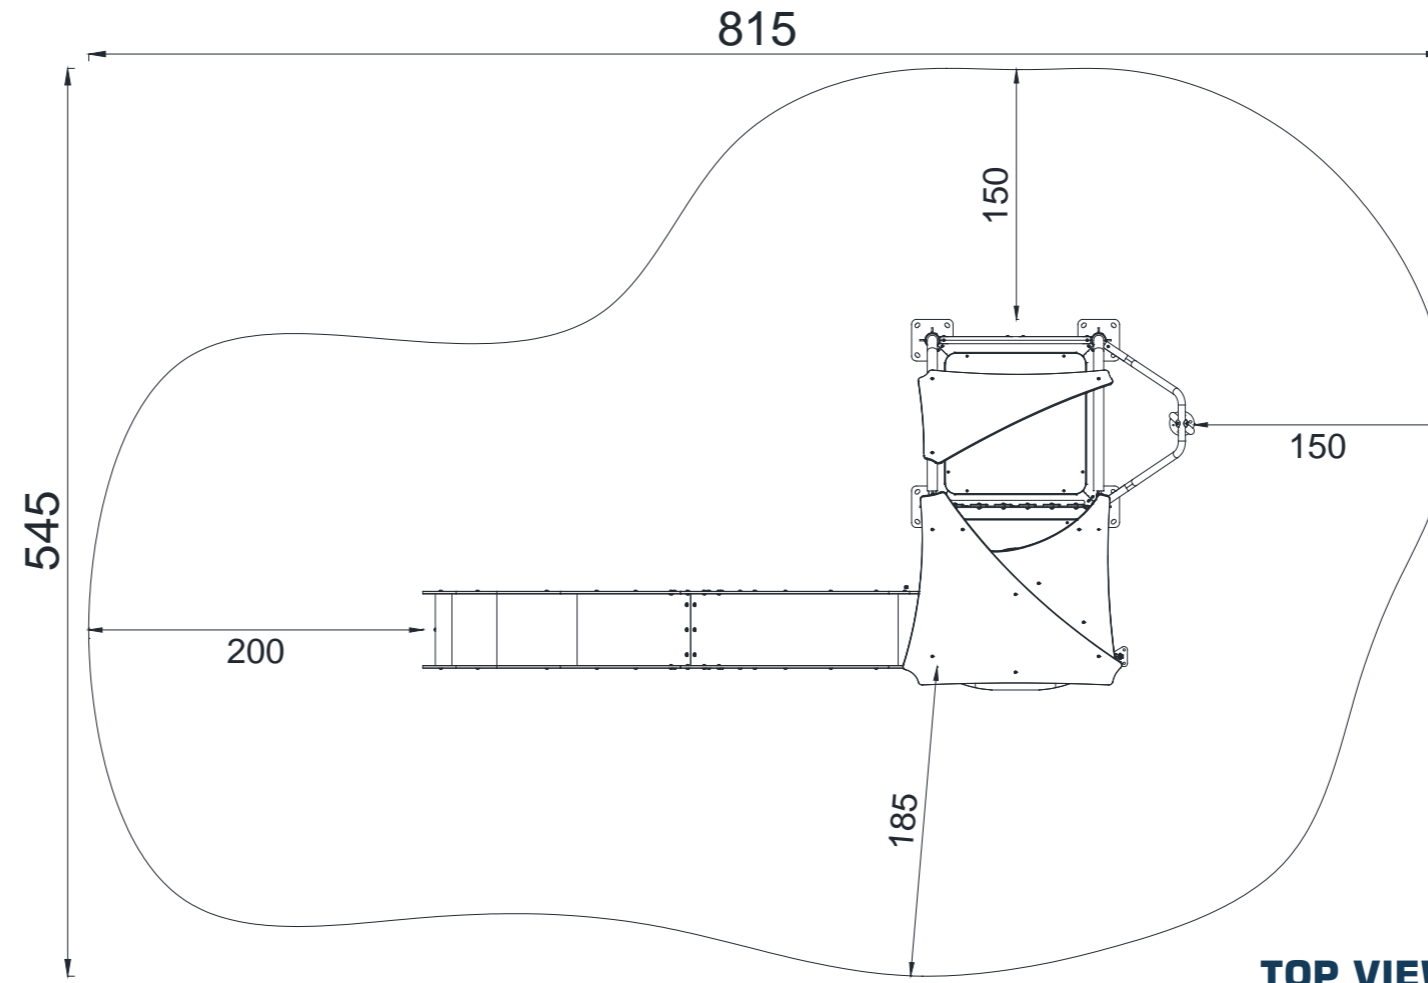

MULTIPLAY GROUP / MOTION SERIES

MGMS 102

TOP VIEW

FRONT VIEW

Maximum Fall Height / Dimensions shown are in cm

SIDE VIEW