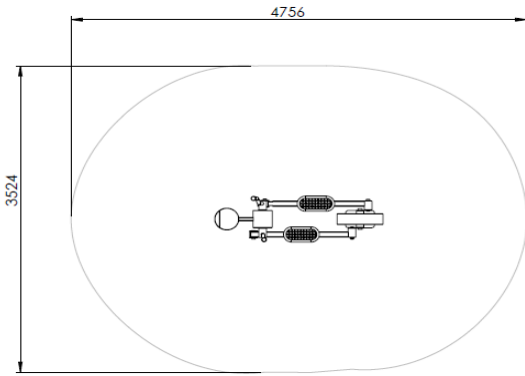

Technical information Denfit Nature Fitness - ROB6856 CrossFit

CrossFit	The basic exercise is Crosstraining, follow the instruction pictogram. Many alternative exercises are possible on the CrossFit. Check out the QR code that leads to all training possibilities.
Accessories	Instruction pictogram and QR code
Material	Post: Robinia wood, FSC certified. Steel parts are hot dipped galvanized or hot zinc flame sprayed and powder coated in Gris Sable 2400. Tubes are stainless steel 304 ceramic pearled. The installation frame is of hot dipped galvanized steel.
Dimensions material	Robinia post: 1200/1800mm, Ø 240-270mm Square tubes: 60 x 40 x 3 mm Round tubes/handles: Ø 33,7 x 3 mm
Area of movement	16,8 m ²
Fall protection	no
Assembly	Preassembled sections
Free height of fall	260 mm
intended for	adults and youth > 1400 mm
max. user weight	120 kg
Anchoring	<p>On installation frame in the ground, 600 mm into the ground</p> <p>The Robinia post needs to be secured with fast-setting concrete. For the installation frame no concrete is needed. The soil should be packed tightly.</p> 
Certification:	EN 16630-2015: for permanently installed outdoor fitness equipment
Notice:	<p><i>Not intended for children >1400 mm</i></p> <p><i>The Denfit Gym equipment should not be used if you are suffering from physiological problems.</i></p> <p><i>Avoid exaggerated physical exhaustion. In case of doubt please contact your doctor before use.</i></p> <p><i>Inspect the equipment before use. Don't use it if it appears damaged or inoperable.</i></p>