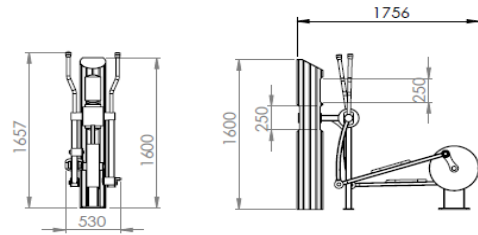

Technical information Denfit Nature Fitness - ROB6856 CrossFit

CrossFit	The basic exercise is Crosstraining, follow the instruction pictogram. Many alternative exercises are possible on the CrossFit. Check out the QR code that leads to all training possibilities.
Accessories	Instruction pictogram and QR code
Material	Post: Robinia wood, FSC certified. Steel parts are hot dipped galvanized or hot zinc flame sprayed and powder coated in Gris Sable 2400. Tubes are stainless steel 304 ceramic pearled. The installation frame is of hot dipped galvanized steel.
Dimensions material	Robinia post: 1200/1800mm, Ø 240-270mm Square tubes: 60 x 40 x 3 mm Round tubes/handles: Ø 33,7 x 3 mm
Area of movement	16,8 m ²
Fall protection	no
Assembly	Preassembled sections
Free height of fall	260 mm
intended for	adults and youth > 1400 mm
max. user weight	120 kg
Anchoring	<p>On installation frame in the ground, 600 mm into the ground</p> <p>The Robinia post needs to be secured with fast-setting concrete. For the installation frame no concrete is needed. The soil should be packed tightly.</p> 
Certification:	EN 16630-2015: for permanently installed outdoor fitness equipment
Notice:	<p><i>Not intended for children >1400 mm</i></p> <p><i>The Denfit Gym equipment should not be used if you are suffering from physiological problems.</i></p> <p><i>Avoid exaggerated physical exhaustion. In case of doubt please contact your doctor before use.</i></p> <p><i>Inspect the equipment before use. Don't use it if it appears damaged or inoperable.</i></p>