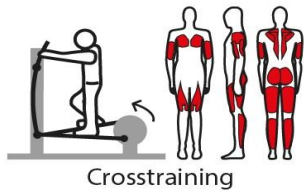

Technical information Denfit Nature Fitness - ROB6856 CrossFit

CrossFit	The basic exercise is Crosstraining, follow the instruction pictogram. Many alternative exercises are possible on the CrossFit. Check out the QR code that leads to all training possibilities.
Accessories	Instruction pictogram and QR code
Material	Post: Robinia wood, FSC certified. Steel parts are hot dipped galvanized or hot zinc flame sprayed and powder coated in Gris Sable 2400. Tubes are stainless steel 304 ceramic pearled. The installation frame is of hot dipped galvanized steel.
Dimensions material	Robinia post: 1200/1800mm, Ø 240-270mm Square tubes: 60 x 40 x 3 mm Round tubes/handles: Ø 33,7 x 3 mm
Area of movement	16,8 m ²
Fall protection	no
Assembly	Preassembled sections
Free height of fall	260 mm
intended for	adults and youth > 1400 mm
max. user weight	120 kg
Anchoring	<p>On installation frame in the ground, 600 mm into the ground</p> <p>The Robinia post needs to be secured with fast-setting concrete. For the installation frame no concrete is needed. The soil should be packed tightly.</p> 
Certification:	EN 16630-2015: for permanently installed outdoor fitness equipment
Notice:	<p><i>Not intended for children >1400 mm</i></p> <p><i>The Denfit Gym equipment should not be used if you are suffering from physiological problems.</i></p> <p><i>Avoid exaggerated physical exhaustion. In case of doubt please contact your doctor before use.</i></p> <p><i>Inspect the equipment before use. Don't use it if it appears damaged or inoperable.</i></p>