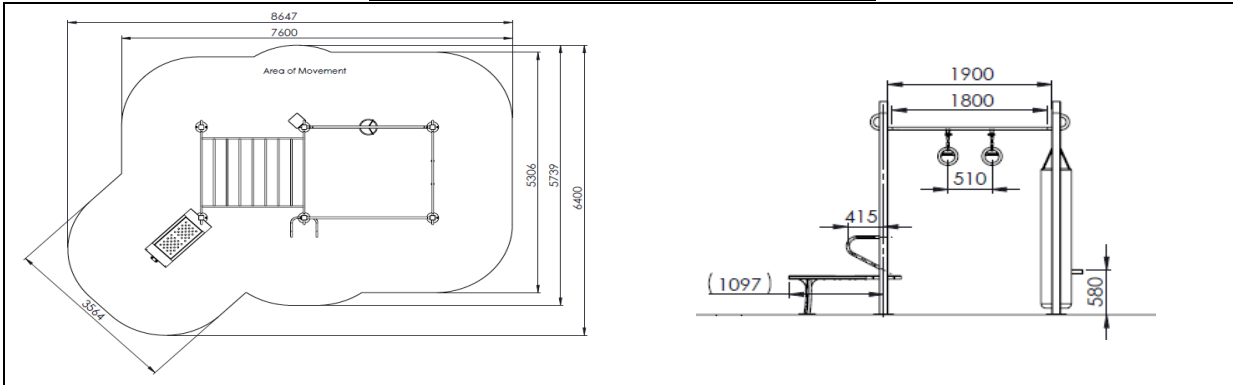

**DSW 4903/4953 HIT Training technical information**

	Posts	Bars	Caps	
<b>Material</b>	steel, hot dipped galvanized and texture powder coated in Gris 2400 Sablé	steel, hot dipped galvanized	steel, hot zinc flame sprayed and texture powder coated in Lime Green (other RAL colours are possible)	<b>NOTE:</b> Punching bag is not included. There is a hook for punching bag attachment
<b>Extra materials</b>	2 Denfit designed stainless steel electrolytic polished rings with black rope. 6 TRX eyes: hot dipped galvanized steel. Stainless steel dip bars. Bench and step up plate: steel, hot zinc flame sprayed and polyester powder coated.			
	Tops = option: steel, hot zinc flame sprayed and texture powder coated in Lime Green (other RAL colours are possible)			
<b>Dimensions</b>	Bars: $\varnothing 33,7 \times 3,25$ mm		Posts: 100 x 100 mm	
<b>Area of movement</b>	appr. 49 m <sup>2</sup>			
<b>free height of fall</b>	1400 mm			
<b>Fall protection according EN16630</b>	No			
<b>intended for</b>	youth and adults >1400 mm			
<b>max. user weight</b>	120 kg			

**Anchoring** 750 mm in the ground with  $\varnothing 230$  and  $\varnothing 115$  mm frames  
 The installation frames need to be secured with fast-setting concrete. Every hole should be 500x500x750mm and around 0,12m<sup>3</sup> concrete is needed. The soil should be packed tightly. Follow the instructions in the installation manual.