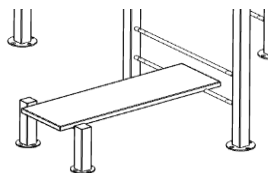

Notice: Not intended for children < 1400 mm
The Denfit StreetWorkout equipment should not be used if you are suffering from physiological problems.
Avoid exaggerated physical exhaustion. In case of doubt please contact your doctor before use.
Inspect the equipment before use. Don't use it if it appears damaged or inoperable.

Certification: EN16630:2015 - for permanently installed outdoor fitness equipment