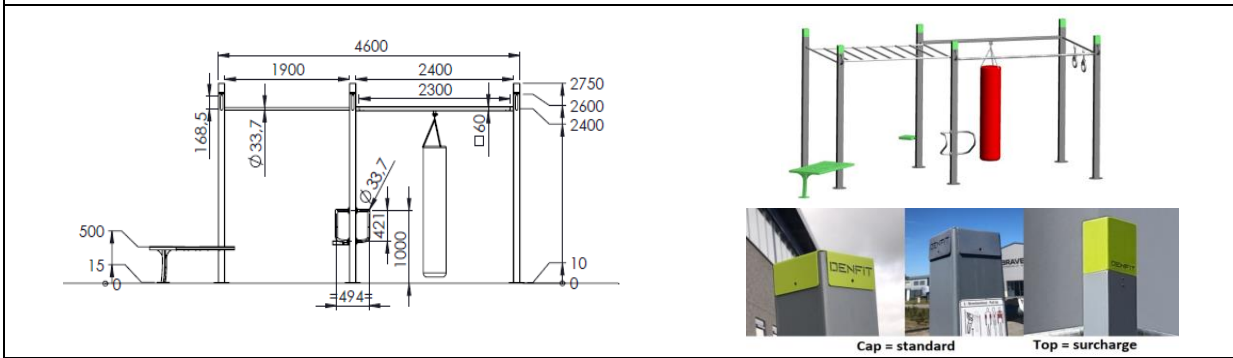

**DSW 4903/4953 HIT Training technical information**

	Posts	Bars	Caps	
<b>Material</b>	steel, hot dipped galvanized and texture powder coated in Gris 2400 Sablé	steel, hot dipped galvanized	steel, hot zinc flame sprayed and texture powder coated in Lime Green (other RAL colours are possible)	<b>NOTE:</b> Punching bag is not included. There is a hook for punching bag attachment
<b>Extra materials</b>	2 Denfit designed stainless steel electrolytic polished rings with black rope. 6 TRX eyes: hot dipped galvanized steel. Stainless steel dip bars. Bench and step up plate: steel, hot zinc flame sprayed and polyester powder coated.			
	Tops = option: steel, hot zinc flame sprayed and texture powder coated in Lime Green (other RAL colours are possible)			
<b>Dimensions</b>	Bars: $\varnothing 33,7 \times 3,25$ mm		Posts: 100 x 100 mm	
<b>Area of movement</b>	appr. 49 m <sup>2</sup>			
<b>free height of fall</b>	1400 mm			
<b>Fall protection according EN16630</b>	No			
<b>intended for</b>	youth and adults >1400 mm			
<b>max. user weight</b>	120 kg			

**Anchoring** 750 mm in the ground with  $\varnothing 230$  and  $\varnothing 115$  mm frames  
 The installation frames need to be secured with fast-setting concrete. Every hole should be 500x500x750mm and around 0,12m<sup>3</sup> concrete is needed. The soil should be packed tightly. Follow the instructions in the installation manual.