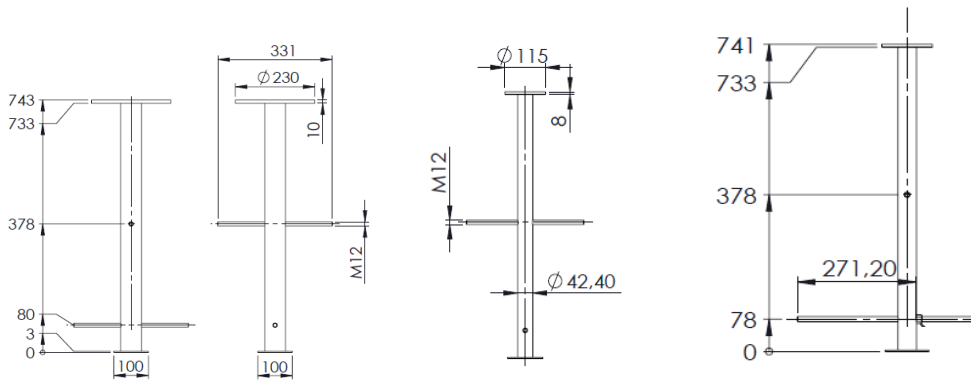

**DSW 4903/4953 HIT Training technical information**

	Posts	Bars	Caps	
<b>Material</b>	steel, hot dipped galvanized and texture powder coated in Gris 2400 Sablé	steel, hot dipped galvanized	steel, hot zinc flame sprayed and texture powder coated in Lime Green (other RAL colours are possible)	<b>NOTE:</b> Punching bag is not included. There is a hook for punching bag attachment
<b>Extra materials</b>	2 Denfit designed stainless steel electrolytic polished rings with black rope. 6 TRX eyes: hot dipped galvanized steel. Stainless steel dip bars. Bench and step up plate: steel, hot zinc flame sprayed and polyester powder coated.			
	Tops = option: steel, hot zinc flame sprayed and texture powder coated in Lime Green (other RAL colours are possible)			
<b>Dimensions</b>	Bars: $\varnothing 33,7 \times 3,25$ mm		Posts: 100 x 100 mm	
<b>Area of movement</b>	appr. 49 m <sup>2</sup>			
<b>free height of fall</b>	1400 mm			
<b>Fall protection according EN16630</b>	No			
<b>intended for</b>	youth and adults >1400 mm			
<b>max. user weight</b>	120 kg			

**Anchoring** 750 mm in the ground with  $\varnothing 230$  and  $\varnothing 115$  mm frames  
 The installation frames need to be secured with fast-setting concrete. Every hole should be 500x500x750mm and around 0,12m<sup>3</sup> concrete is needed. The soil should be packed tightly. Follow the instructions in the installation manual.