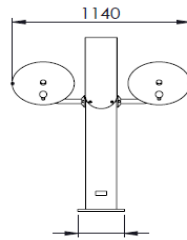

Technical information Denfit Gym - WaxOnWaxOff Inclusive

With low top

WaxonWaxOff+	The basic exercise is Arm Rotating, follow the instruction pictogram.	
Accessories	Instruction pictogram and QR code	
Material	All main posts hot dipped galvanized and powder coated (in many different RAL colours) steel. The bent top is of stainless steel 304 and can be coated in the same color as the post. The straight top is of stainless steel 304, ceramic pearled. Other steel parts (seat, handles, frames) hot zinc flame sprayed and textured powder coated in Noir Sablé. Tubes stainless steel 304 ceramic pearled. Optional floor is hot dipped galvanized and covered with wet pour in black. The installation frame is of hot dipped galvanized steel.	
Dimensions material	Main post: 200 x 100 x 4 mm Square tubes: 60 x 40 x 3 mm Round tubes/handles: \varnothing 33,7 x 3 mm floor frame: 60 x 40 x 3 mm covered with 10-15 mm wet pour Floor: 1800 x 900 x 60 mm	
Area of movement	14,1 m ²	
Fall protection	no	
Assembly	Preassembled sections	
Free height of fall	0 mm	
intended for	adults and youth > 1400 mm	
max. user weight	n.a.	
Anchoring	<p>On installation frame in the ground no fluid concrete needed follow the instructions in the service manual</p> 	<p>Installation on own floor frame on soft surface - on concrete - on tarmac follow the instructions in the service manual</p> 
	<p>Installation directly on concrete (not tarmac) installation without own floor directly on tarmac is not possible follow the instructions in the service manual</p> 	
Certification:	EN 16630-2015: for permanently installed outdoor fitness equipment	
Notice:	<p>Not intended for children >1400 mm The Denfit Gym equipment should not be used if you are suffering from physiological problems. Avoid exaggerated physical exhaustion. In case of doubt please contact your doctor before use. Inspect the equipment before use. Don't use it if it appears damaged or inoperable.</p>	