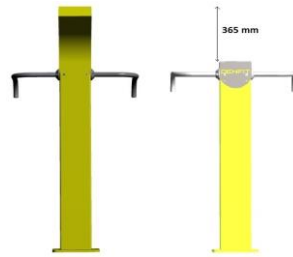

Technical information Denfit Gym - WaxOnWaxOff Inclusive

With low top

WaxonWaxOff+	The basic exercise is Arm Rotating, follow the instruction pictogram.	
Accessories	Instruction pictogram and QR code	
Material	All main posts hot dipped galvanized and powder coated (in many different RAL colours) steel. The bent top is of stainless steel 304 and can be coated in the same color as the post. The straight top is of stainless steel 304, ceramic pearled. Other steel parts (seat, handles, frames) hot zinc flame sprayed and textured powder coated in Noir Sablé. Tubes stainless steel 304 ceramic pearled. Optional floor is hot dipped galvanized and covered with wet pour in black. The installation frame is of hot dipped galvanized steel.	
Dimensions material	Main post: 200 x 100 x 4 mm Square tubes: 60 x 40 x 3 mm Round tubes/handles: \varnothing 33,7 x 3 mm floor frame: 60 x 40 x 3 mm covered with 10-15 mm wet pour Floor: 1800 x 900 x 60 mm	
Area of movement	14,1 m ²	
Fall protection	no	
Assembly	Preassembled sections	
Free height of fall	0 mm	
intended for	adults and youth > 1400 mm	
max. user weight	n.a.	
Anchoring	<p>On installation frame in the ground no fluid concrete needed follow the instructions in the service manual</p> 	<p>Installation on own floor frame on soft surface - on concrete - on tarmac follow the instructions in the service manual</p> 
	<p>Installation directly on concrete (not tarmac) installation without own floor directly on tarmac is not possible follow the instructions in the service manual</p> 	
Certification:	EN 16630-2015: for permanently installed outdoor fitness equipment	
Notice:	<p>Not intended for children >1400 mm The Denfit Gym equipment should not be used if you are suffering from physiological problems. Avoid exaggerated physical exhaustion. In case of doubt please contact your doctor before use. Inspect the equipment before use. Don't use it if it appears damaged or inoperable.</p>	