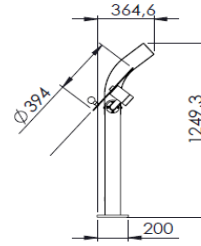

Technical information Denfit Gym - WaxOnWaxOff Inclusive

With low top

WaxonWaxOff+	The basic exercise is Arm Rotating, follow the instruction pictogram.	
Accessories	Instruction pictogram and QR code	
Material	All main posts hot dipped galvanized and powder coated (in many different RAL colours) steel. The bent top is of stainless steel 304 and can be coated in the same color as the post. The straight top is of stainless steel 304, ceramic pearled. Other steel parts (seat, handles, frames) hot zinc flame sprayed and textured powder coated in Noir Sablé. Tubes stainless steel 304 ceramic pearled. Optional floor is hot dipped galvanized and covered with wet pour in black. The installation frame is of hot dipped galvanized steel.	
Dimensions material	Main post: 200 x 100 x 4 mm Square tubes: 60 x 40 x 3 mm Round tubes/handles: \varnothing 33,7 x 3 mm floor frame: 60 x 40 x 3 mm covered with 10-15 mm wet pour Floor: 1800 x 900 x 60 mm	
Area of movement	14,1 m ²	
Fall protection	no	
Assembly	Preassembled sections	
Free height of fall	0 mm	
intended for	adults and youth > 1400 mm	
max. user weight	n.a.	
Anchoring	<p>On installation frame in the ground no fluid concrete needed follow the instructions in the service manual</p> 	<p>Installation on own floor frame on soft surface - on concrete - on tarmac follow the instructions in the service manual</p> 
	<p>Installation directly on concrete (not tarmac) installation without own floor directly on tarmac is not possible follow the instructions in the service manual</p> 	
Certification:	EN 16630-2015: for permanently installed outdoor fitness equipment	
Notice:	<p>Not intended for children >1400 mm The Denfit Gym equipment should not be used if you are suffering from physiological problems. Avoid exaggerated physical exhaustion. In case of doubt please contact your doctor before use. Inspect the equipment before use. Don't use it if it appears damaged or inoperable.</p>	