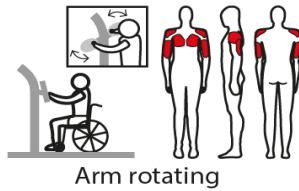

Technical information Denfit Gym - WaxOnWaxOff Inclusive

With low top

WaxonWaxOff+	The basic exercise is Arm Rotating, follow the instruction pictogram.	
Accessories	Instruction pictogram and QR code	
Material	All main posts hot dipped galvanized and powder coated (in many different RAL colours) steel. The bent top is of stainless steel 304 and can be coated in the same color as the post. The straight top is of stainless steel 304, ceramic pearled. Other steel parts (seat, handles, frames) hot zinc flame sprayed and textured powder coated in Noir Sablé. Tubes stainless steel 304 ceramic pearled. Optional floor is hot dipped galvanized and covered with wet pour in black. The installation frame is of hot dipped galvanized steel.	
Dimensions material	Main post: 200 x 100 x 4 mm Square tubes: 60 x 40 x 3 mm Round tubes/handles: \varnothing 33,7 x 3 mm floor frame: 60 x 40 x 3 mm covered with 10-15 mm wet pour Floor: 1800 x 900 x 60 mm	
Area of movement	14,1 m ²	
Fall protection	no	
Assembly	Preassembled sections	
Free height of fall	0 mm	
intended for	adults and youth > 1400 mm	
max. user weight	n.a.	
Anchoring	<p>On installation frame in the ground no fluid concrete needed follow the instructions in the service manual</p> 	<p>Installation on own floor frame on soft surface - on concrete - on tarmac follow the instructions in the service manual</p> 
	<p>Installation directly on concrete (not tarmac) installation without own floor directly on tarmac is not possible follow the instructions in the service manual</p> 	
Certification:	EN 16630-2015: for permanently installed outdoor fitness equipment	
Notice:	<p>Not intended for children >1400 mm The Denfit Gym equipment should not be used if you are suffering from physiological problems. Avoid exaggerated physical exhaustion. In case of doubt please contact your doctor before use. Inspect the equipment before use. Don't use it if it appears damaged or inoperable.</p>	