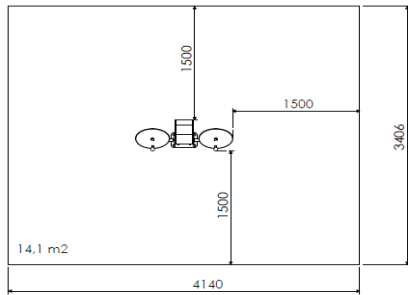

Technical information Denfit Gym - WaxOnWaxOff Inclusive

With low top

WaxonWaxOff+	The basic exercise is Arm Rotating, follow the instruction pictogram.	
Accessories	Instruction pictogram and QR code	
Material	All main posts hot dipped galvanized and powder coated (in many different RAL colours) steel. The bent top is of stainless steel 304 and can be coated in the same color as the post. The straight top is of stainless steel 304, ceramic pearled. Other steel parts (seat, handles, frames) hot zinc flame sprayed and textured powder coated in Noir Sablé. Tubes stainless steel 304 ceramic pearled. Optional floor is hot dipped galvanized and covered with wet pour in black. The installation frame is of hot dipped galvanized steel.	
Dimensions material	Main post: 200 x 100 x 4 mm Square tubes: 60 x 40 x 3 mm Round tubes/handles: \varnothing 33,7 x 3 mm floor frame: 60 x 40 x 3 mm covered with 10-15 mm wet pour Floor: 1800 x 900 x 60 mm	
Area of movement	14,1 m ²	
Fall protection	no	
Assembly	Preassembled sections	
Free height of fall	0 mm	
intended for	adults and youth > 1400 mm	
max. user weight	n.a.	
Anchoring	<p>On installation frame in the ground no fluid concrete needed follow the instructions in the service manual</p> 	<p>Installation on own floor frame on soft surface - on concrete - on tarmac follow the instructions in the service manual</p> 
	<p>Installation directly on concrete (not tarmac) installation without own floor directly on tarmac is not possible follow the instructions in the service manual</p> 	
Certification:	EN 16630-2015: for permanently installed outdoor fitness equipment	
Notice:	<p>Not intended for children >1400 mm The Denfit Gym equipment should not be used if you are suffering from physiological problems. Avoid exaggerated physical exhaustion. In case of doubt please contact your doctor before use. Inspect the equipment before use. Don't use it if it appears damaged or inoperable.</p>	